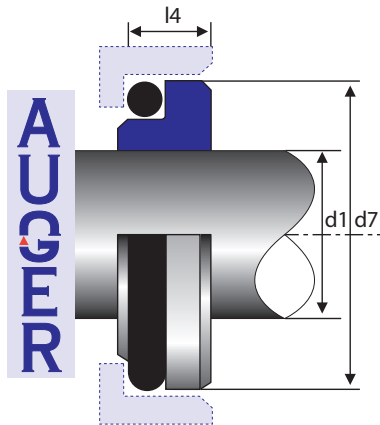

▶ OVERZICHT SEATS

AG13 O-RING