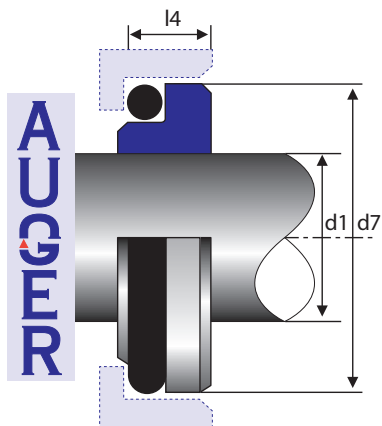

▶ OVERZICHT SEATS

AG6 O-RING