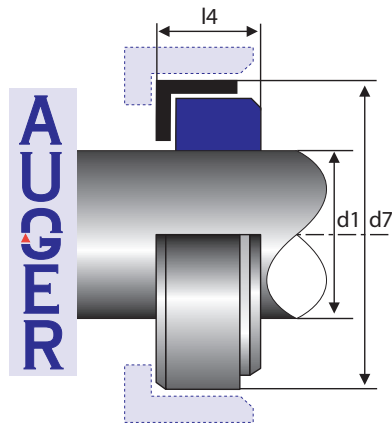

▶ OVERZICHT SEATS

AG-AS CUP